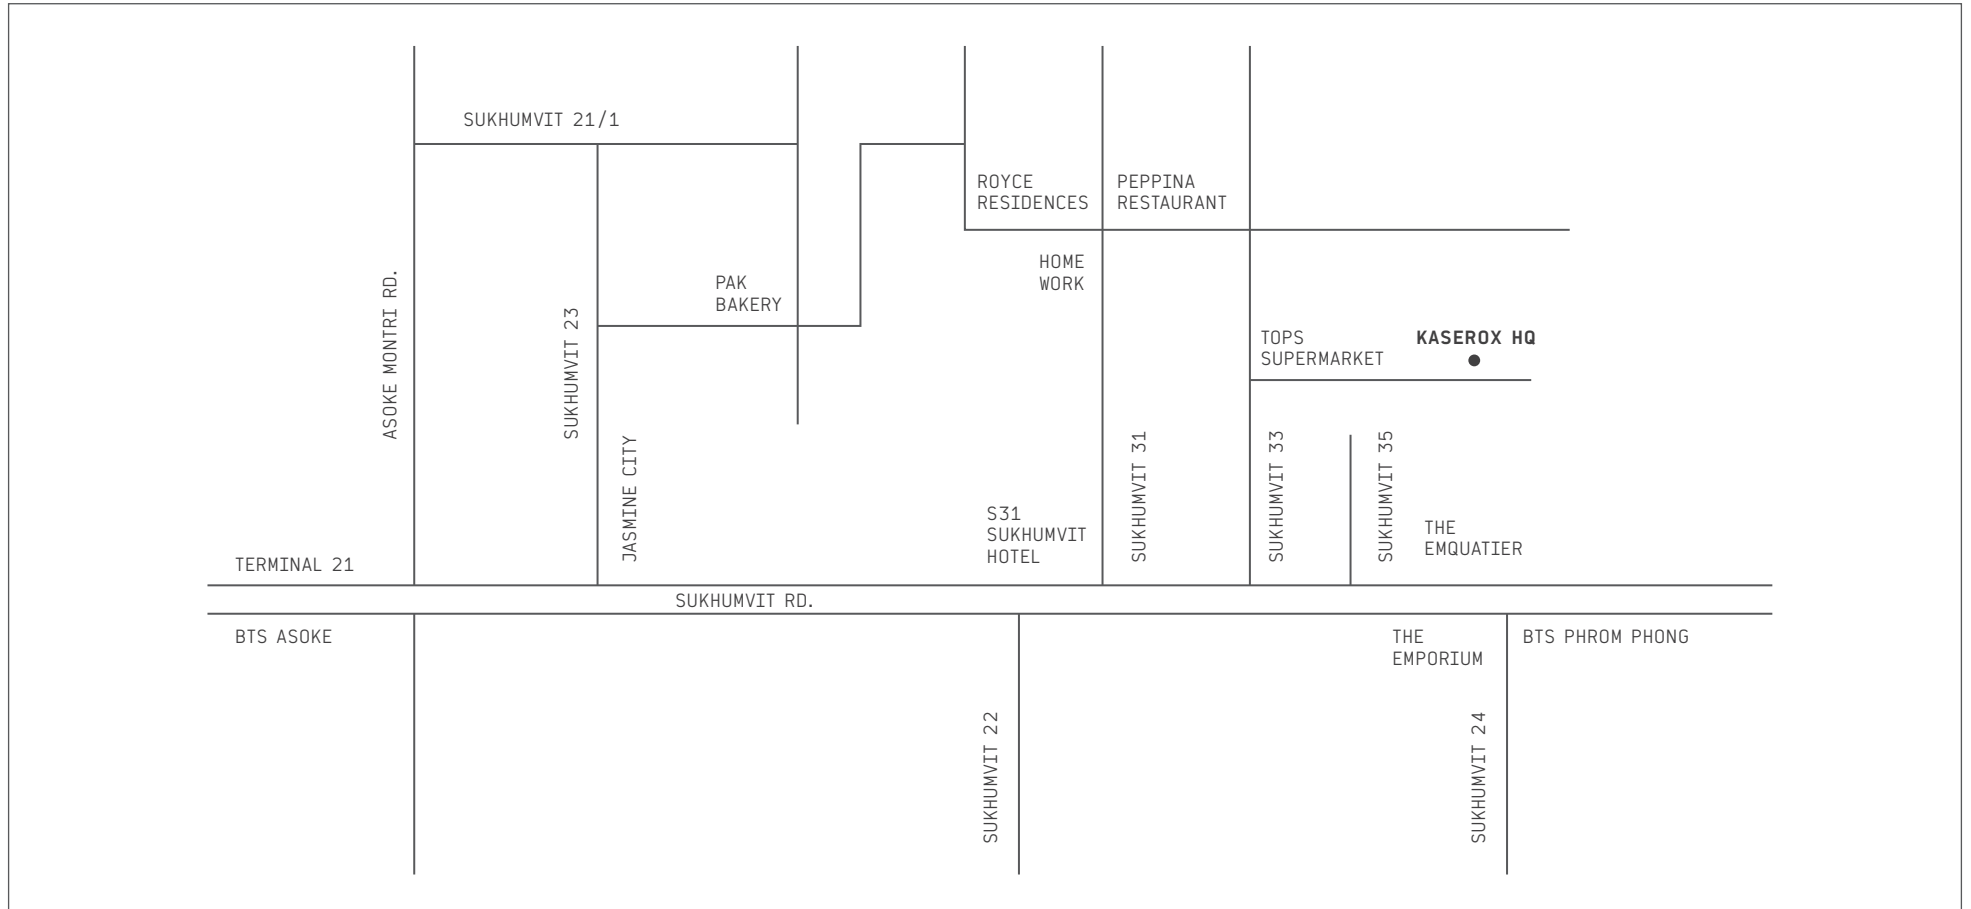

KASEROX

WWW.KASEROX.COM

Studio Address:

CANIS & BOVEM CO., LTD.
 KASEROX
 84/8 soi Sukhumvit 33
 Klongtoeynua, Wattana
 Bangkok 10110 Thailand

mobile.

+6681 827 2614

Office Hours:

Monday – Friday, 9am – 6pm (GMT)